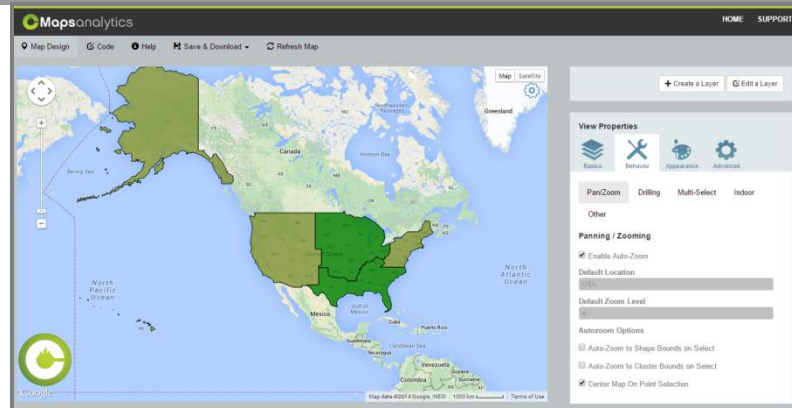

## INTRODUCING CMAPS ANALYTICS API V2

1. Graduate enterprises from “thinking maps” to Location Intelligence
2. Provide amazing embedded location intelligence experiences
3. Work with platforms and partners to expand CMaps everywhere

# CMaps Analytics Designer

## CMAPS DESIGNER

Design once, embed anywhere

Google Maps foundation

Over 15 Data Viz Types

Optimized for Analytics Apps

Improved lifecycle management

# CMaps Designer

**Accelerate Design without coding**  
**Familiar property sheet maps design**  
**Built in tools to filter, drill, aggregate, sort**  
**Increase BI User Adoption!**