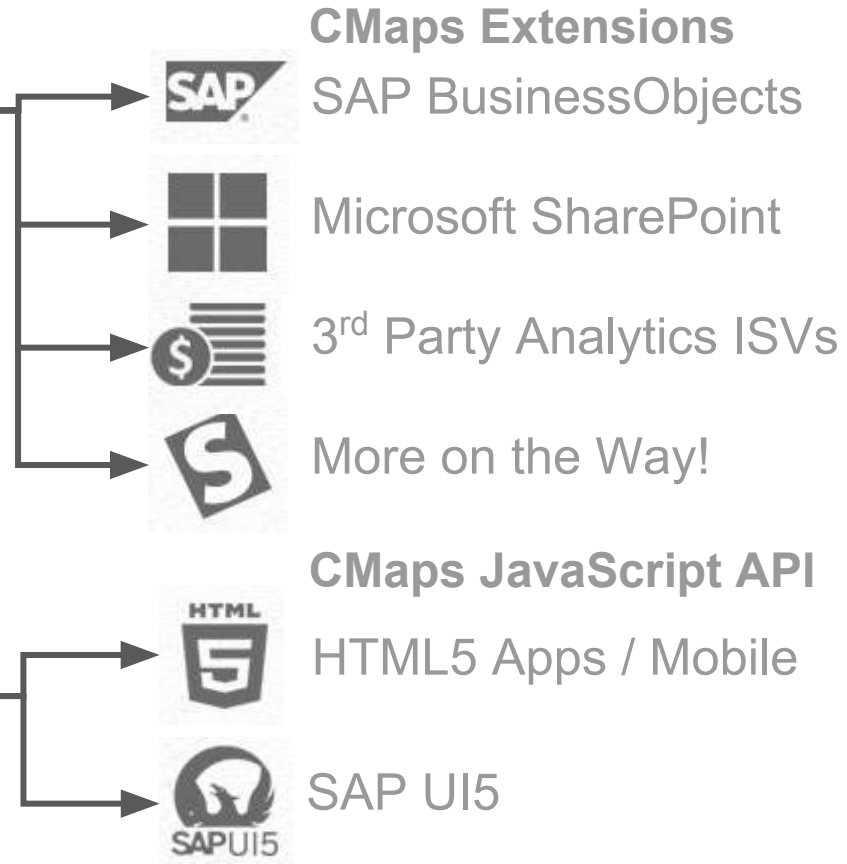

CMaps Extensions

SAP BusinessObjects

Microsoft SharePoint

3rd Party Analytics ISVs

More on the Way!

CMaps JavaScript API

HTML5 Apps / Mobile

SAP UI5