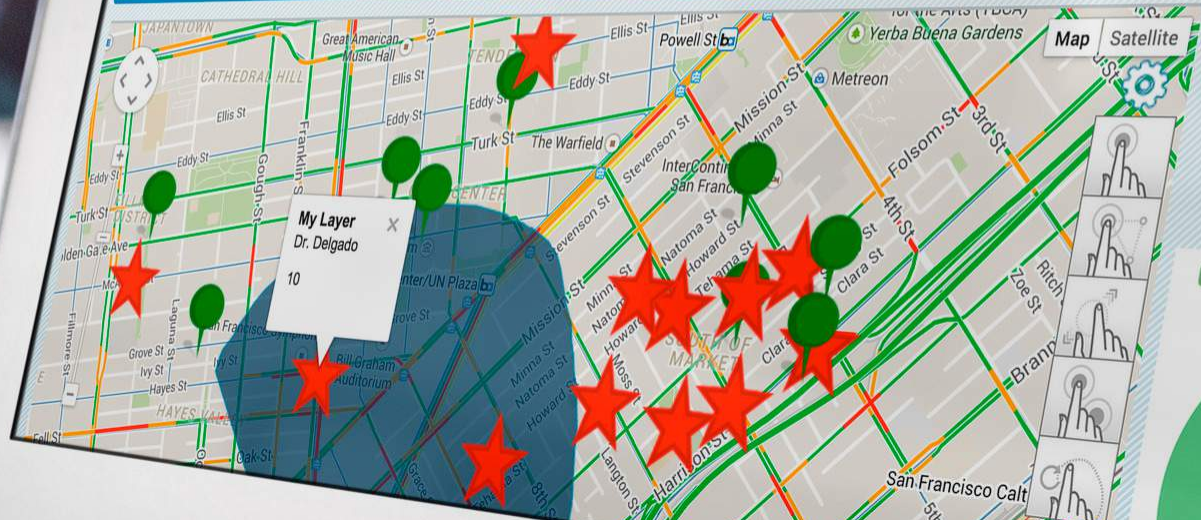

# Embedded Location Intelligence

Integrate CMaps Analytics views with SAP UI5 for geospatial apps.

Combine with HANA or embed in SAP Fiori Apps

37.779602,-12...	659-597 Fusc...			6:17:00 PM	13	
37.778856,-12...	626-4137 Moll...	6:30:00 PM	42	6:15:00 PM	15	On Time
37.778042,-12...	Ap #603-4321 ...	6:30:00 PM	40	6:13:00 PM	17	Delinquent
37.77567,-12...	Ap #402-975 ...	6:30:00 PM	38	6:10:00 PM	20	Delinquent
37.778585,-12...	Ap #108-2178 ...	6:30:00 PM	35			

**5**  
Locations

Selected Locations  
Revenue

**\$53K**

**5**  
Locations

On Time At Risk Delinquent