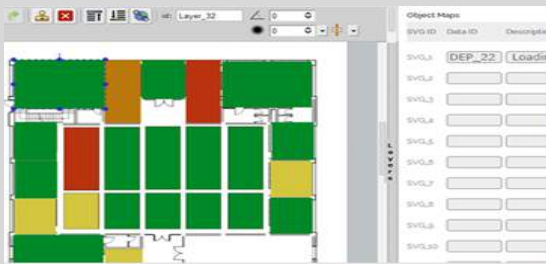

What's Next: 2015 Roadmap

Expanded Integration

- SAP Lumira Toolkit
- Support for ESRI Layers
- SAP Design Studio

New Frontier: Indoor

Release of Indoor Map Designer