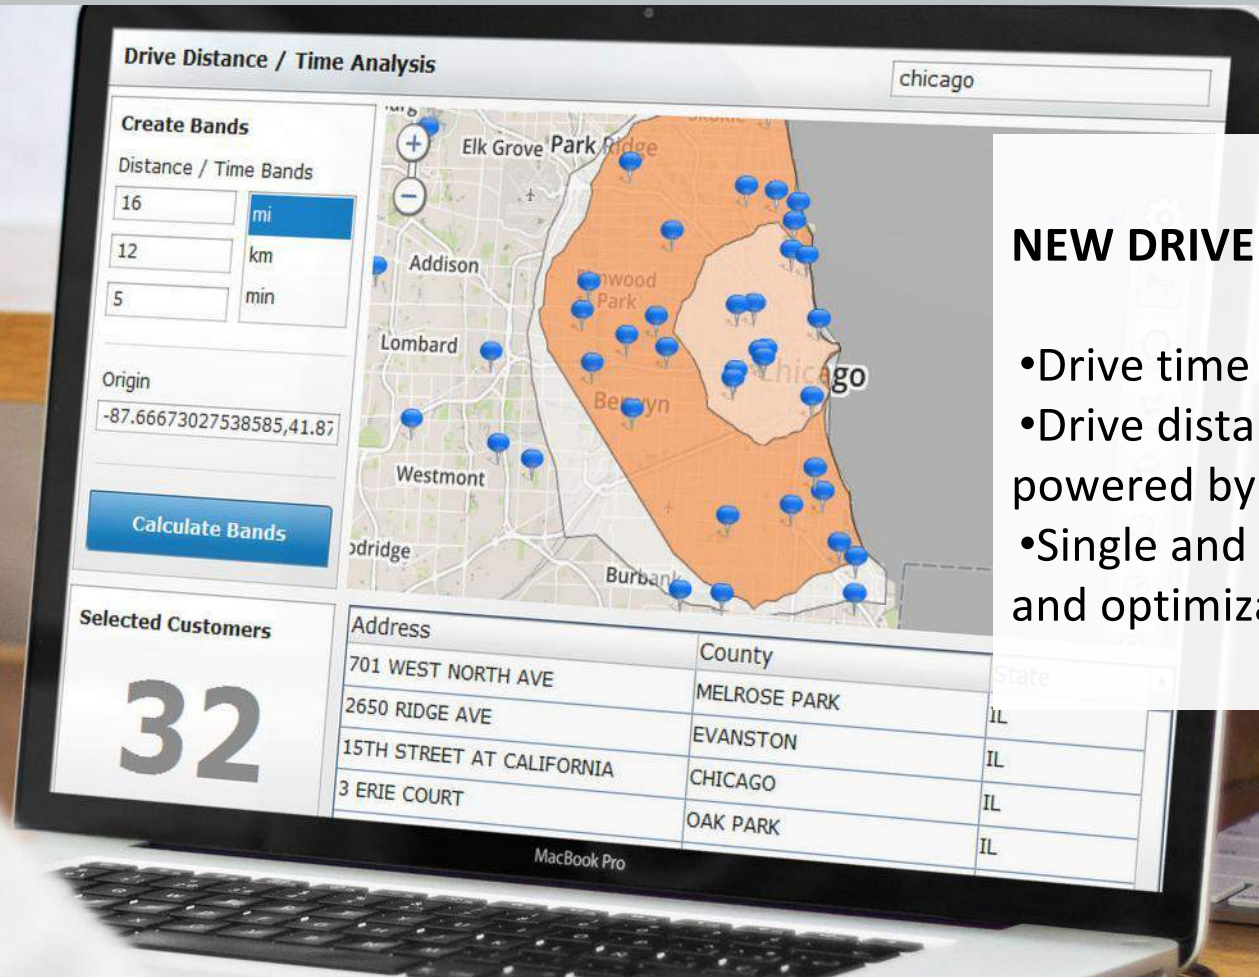

**5**  
Locations

Selected Locations  
Revenue

**\$53K**

**5**  
Locations

On Time At Risk Delinquent

# Extensions Overview - Right features for the right role

-  VIEW & ANALYZE
-  CREATE / DESIGN
-  INSTALL
-  DEVELOP

	IT / Developer	BI Professional	Power User / Analyst	Business User
CMaps Designer			 	
SAP Dashboard Plugin	 	 	 	
Webi Extension	 		 	 
Lumira Toolkit	 	 	  	
CMaps JS API / SAP UI5				
**Design Studio	 			
Antivia Decision Point			 	

# Drive time / Distance Polygons

## NEW DRIVE TIME ANALYTICS

- Drive time / distance polygons
- Drive distance matrix for points powered by Google Maps for Work
- Single and multi-way point routing and optimization.