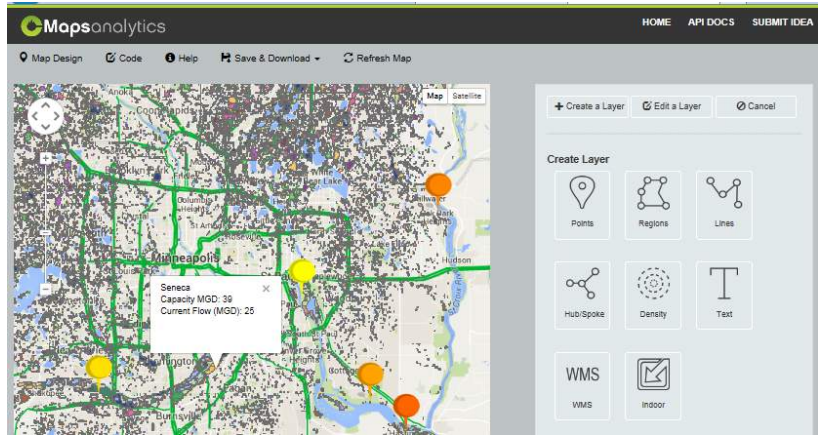

CMaps Analytics Integration with Google Maps

CMaps Analytics Views

Design Once, Deploy Everywhere!

CMaps Analytics API