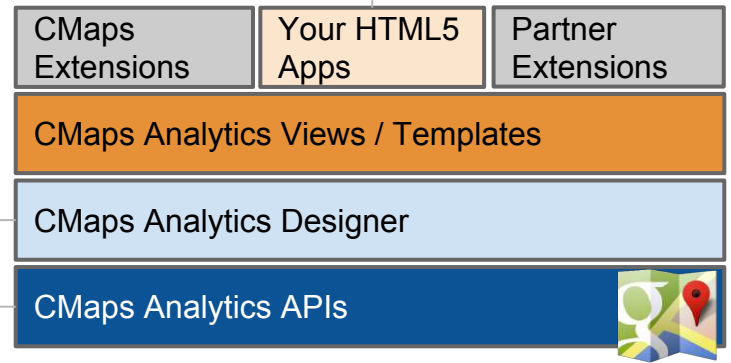

Rapid prototype and design maps
Define layer types and relationships
Add behaviors, default data viz, properties
Export template project

Connect and customize with JS API
Integrate directly with your app