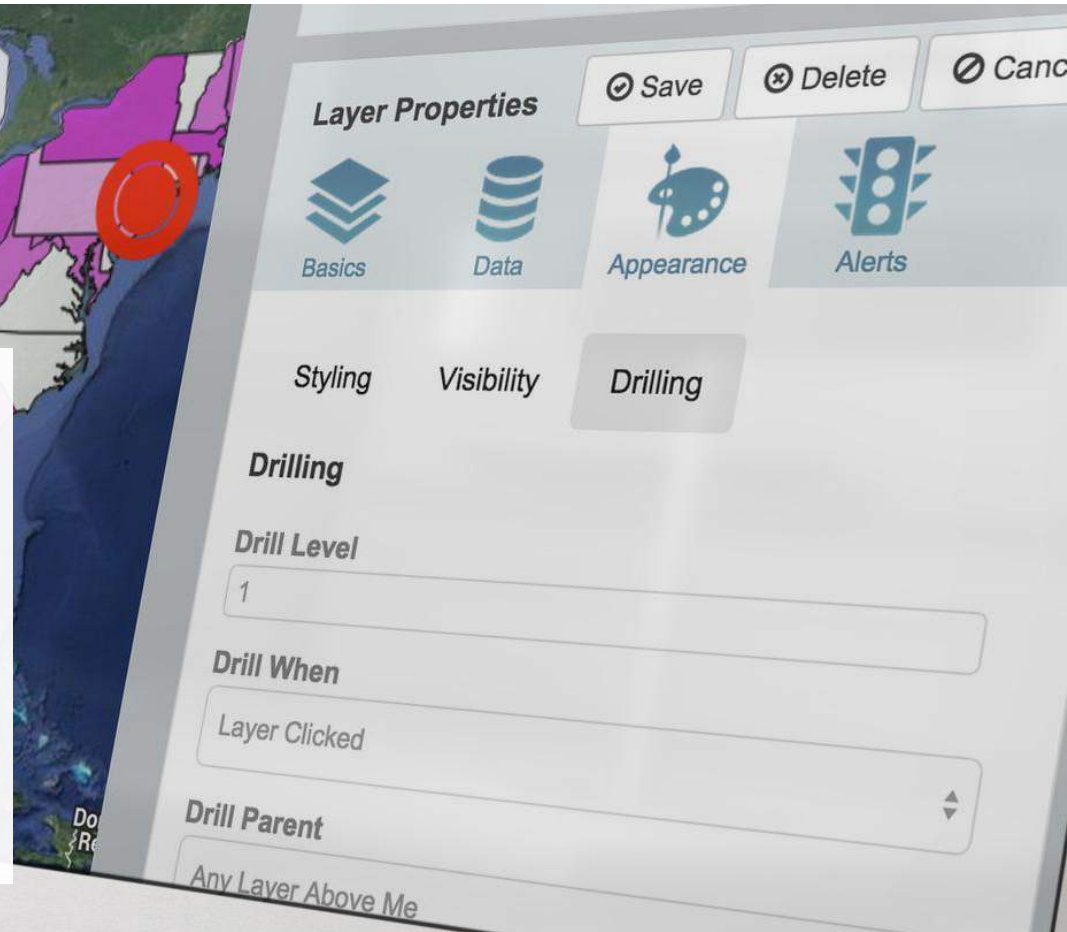

## CMAPS DESIGNER

Design once, embed anywhere

Google Maps foundation

Over 15 Data Viz Types

Optimized for Analytics Apps

Improved lifecycle management

# CMaps Designer

**Accelerate Design without coding**  
**Familiar property sheet maps design**  
**Built in tools to filter, drill, aggregate, sort**  
**Increase BI User Adoption!**