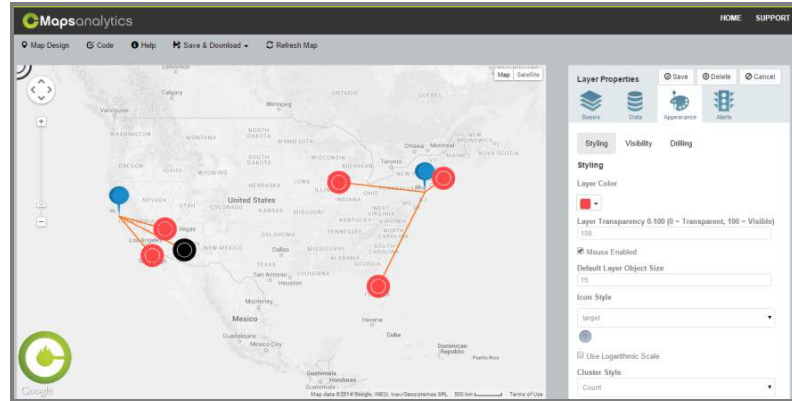

# CMaps Analytics Designer

## CMAPS DESIGNER

Design once, embed anywhere

Google Maps foundation

Over 15 Data Viz Types

Optimized for Analytics Apps

Improved lifecycle management

# CMaps Designer

**Accelerate Design without coding**  
**Familiar property sheet maps design**  
**Built in tools to filter, drill, aggregate, sort**  
**Increase BI User Adoption!**

## NEW DRIVE TIME ANALYTICS

- Drive time / distance polygons
- Drive distance matrix for points powered by Google Maps for Work
- Single and multi-way point routing and optimization.