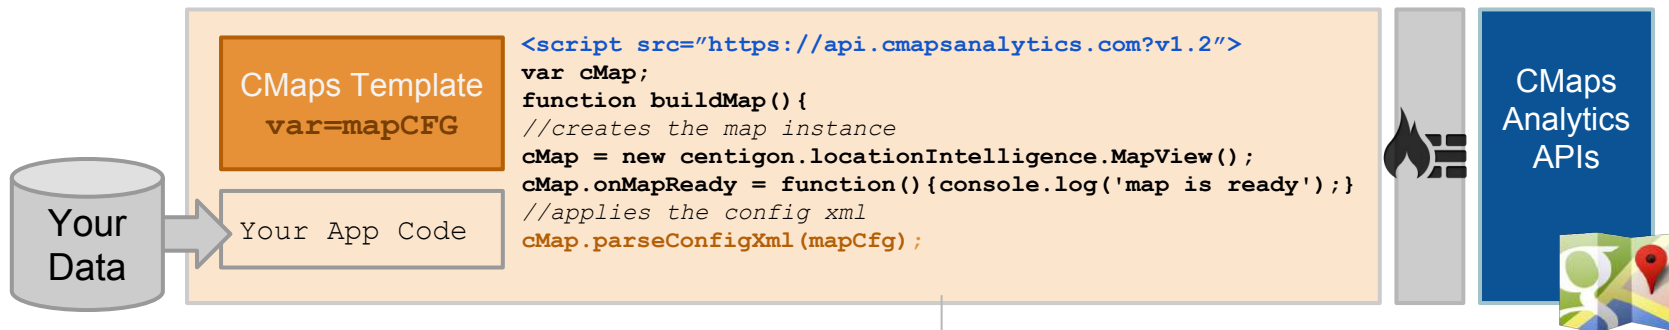

How it Works: Custom Apps

Your App